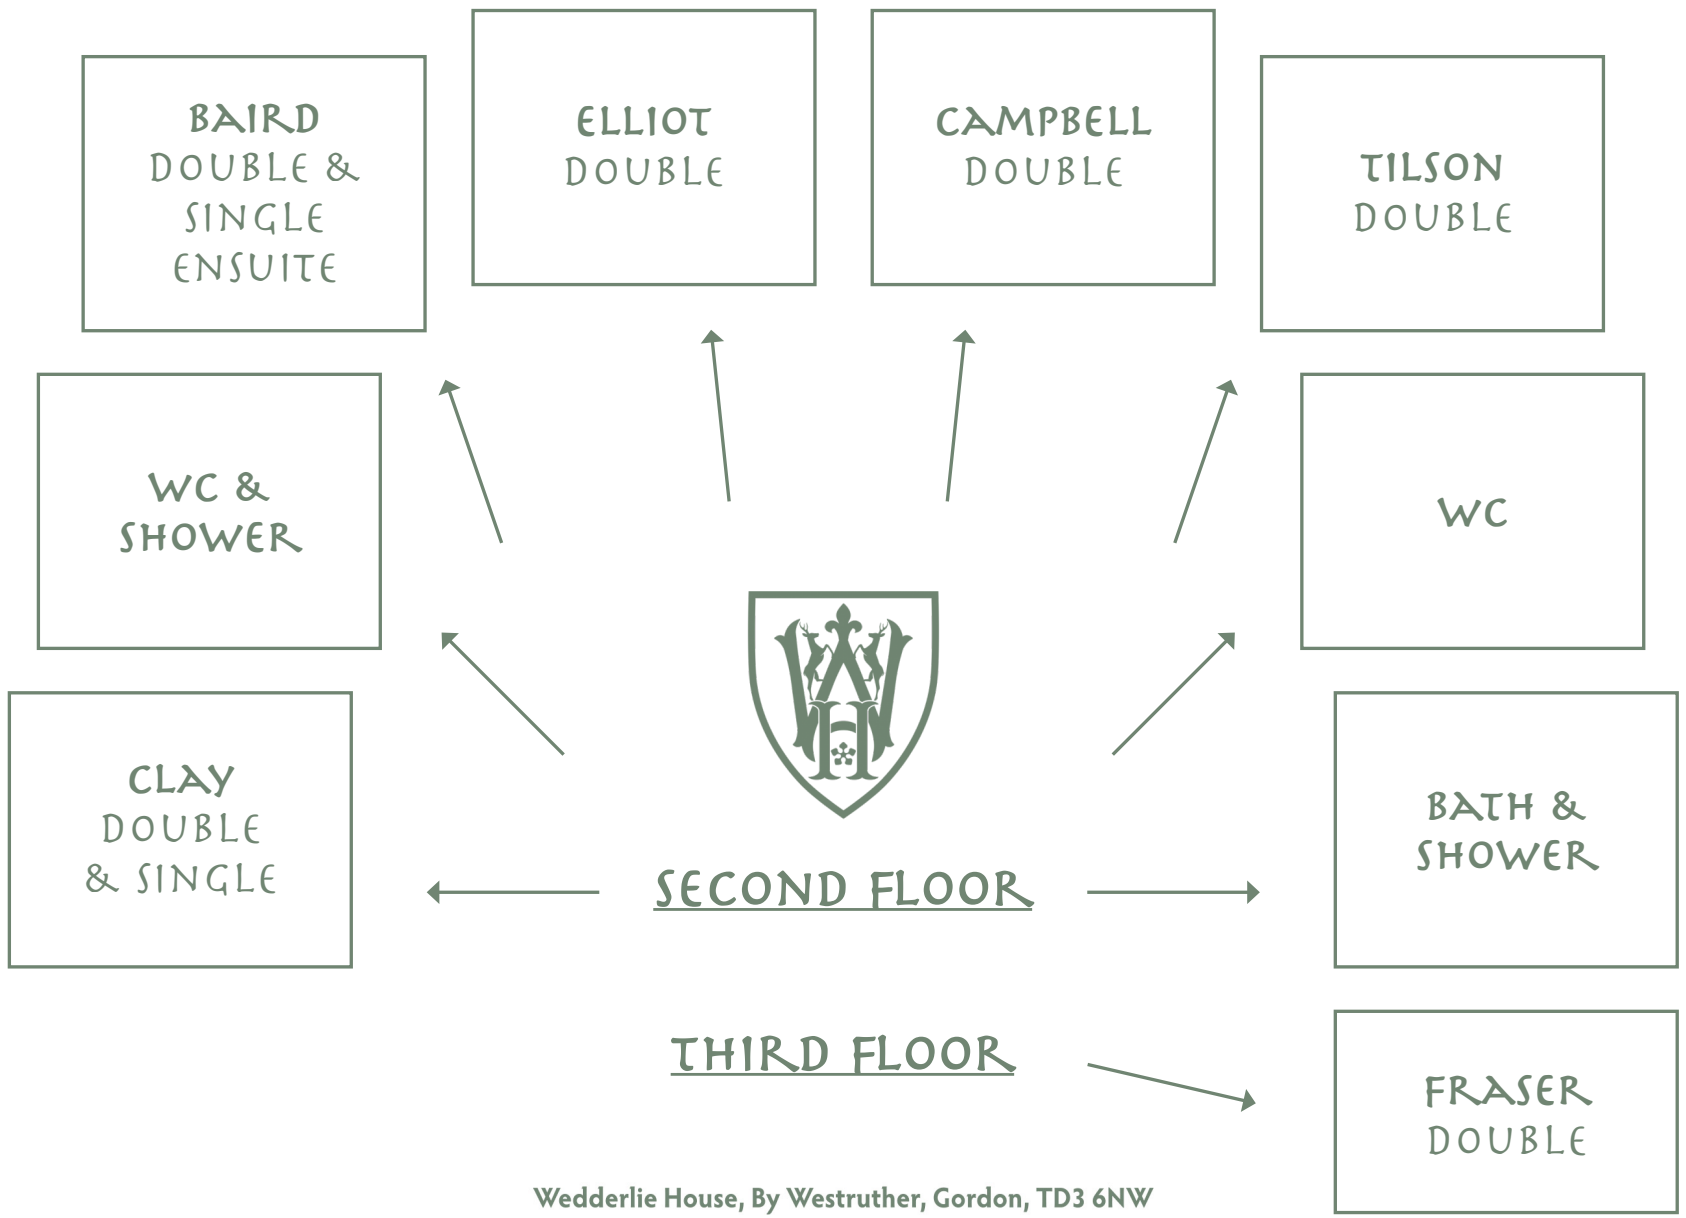

# MAIN HOUSE ROOMS LAYOUT

Wedderlie House, By Westruther, Gordon, TD3 6NW

[www.wedderliehouse.com](http://www.wedderliehouse.com)

Company Registration Number: SC342393

Wedderlie House, By Westruther, Gordon, TD3 6NW