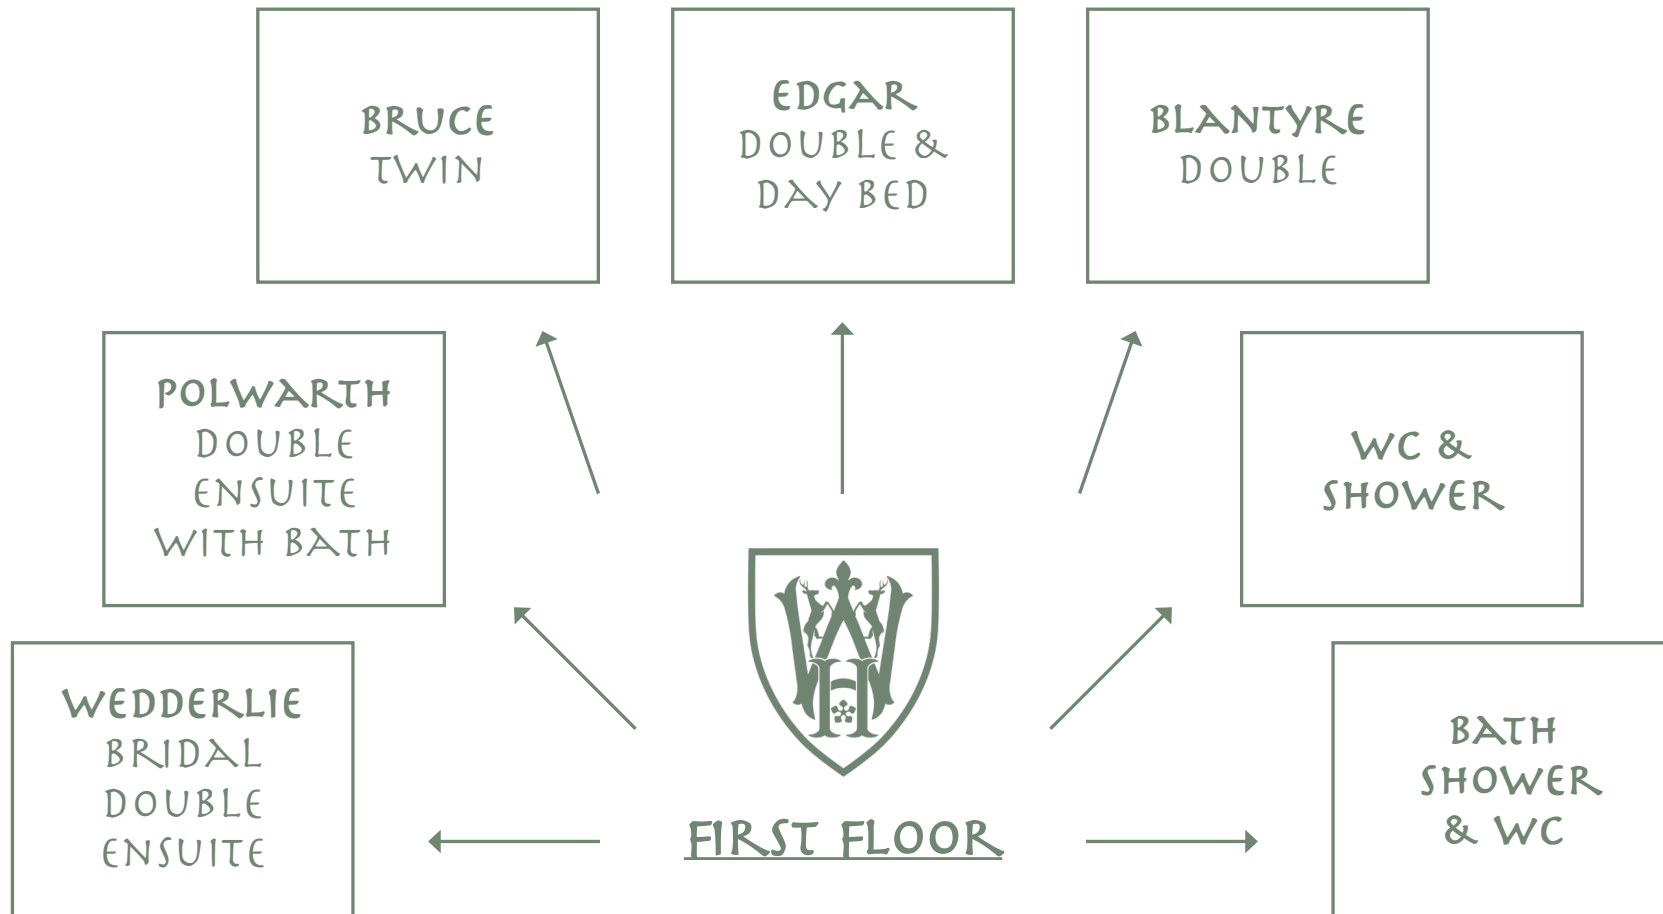

# MAIN HOUSE ROOMS LAYOUT

Wedderlie House, By Westruther, Gordon, TD3 6NW

[www.wedderliehouse.com](http://www.wedderliehouse.com)

Company Registration Number: SC342393

Wedderlie House, By Westruther, Gordon, TD3 6NW